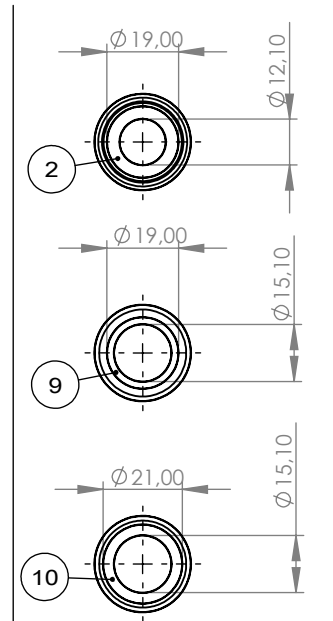

POS	Description	Item Nr.
1	NEWMEN Bearing BB CB 17x26x5 CN LULH	90178
2	NEWMEN Road Endcap Set Front 12 mm Gen2	90492
3	NEWMEN Hub Part CCS di1 20 de2 26,2 nt 2,5	90066
4	NEWMEN Seal NBR 34,5mm	90316
5	NEWMEN Ratchet Set 20T incl. Spring	90007
6	NEWMEN Road Endcap Set Rear 12 mm Gen2	90493
7	NEWMEN Freewheel Road SH Gen2 incl. bearing	90487
8	NEWMEN Freewheel Road XDR Gen2 incl. bearing	90488
9	NEWMEN Road Endcap Set Front 15 mm Gen2	90501
10	NEWMEN Road Endcap Set Front 15 mm (OD 21mm) Gen2	90502

road front endcap versions

NEWMEN

MG-Components GmbH & Co. KG
 Am Mühlbach 5c
 87487 Wiggensbach
 Germany

Ersatzteile / Spare Parts :
 NEWMEN Hub Road 12x100 SP CL 24h Gen2
 NEWMEN Hub Road 12x142 SP CL 24h Gen2

Shimano 11speed / SRAM XDR

GEN2 Code C2 XXXX / L2 XXXX

Datum / Date :29.11.2018

This is an universal drawing. Details may differ slightly.